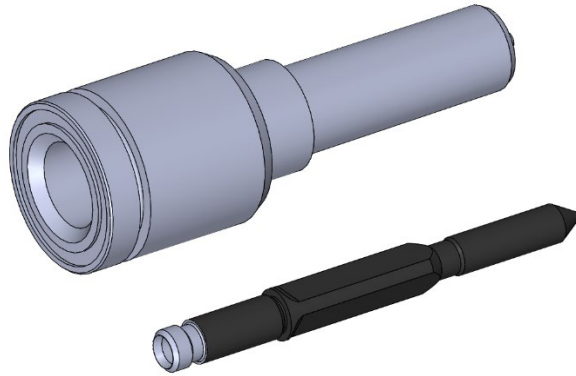

Denso nozzle 4th Generation

เดนโซ, **Nozzle** ของหัวฉีด ยุคที่ 4