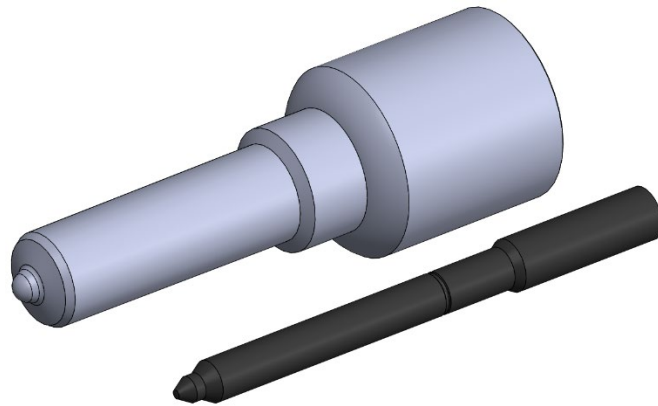

FIRAD code	VDO® Stamping	VDO® Injector Code	OE code	Vehicle/ Engine
ALLA 154 PM 006	M 0600 P 154			

Regional Distributor

Premo International Pte Ltd - 39B Jalan Pemimpin #04-00 Prime Industrial Building Singapore 577184
Contact No: +65 6354 5255 Fax No: +65 6354 5755 Email: premo@premo.com.sg
Website: www.premo.com.sg