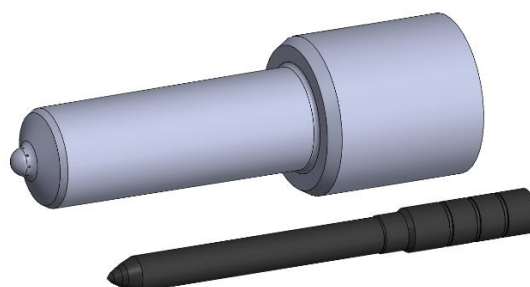

Regional Distributor

Premo International Pte Ltd - 39B Jale
Contact No: +65 6354 5255 Fax No: +
Website: www.premo.com.sg